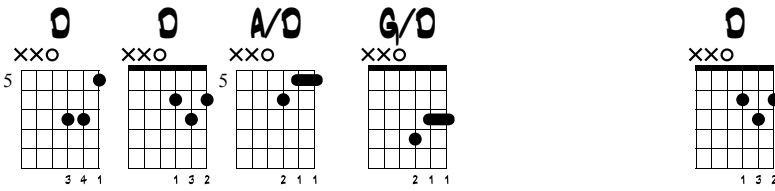

# SUBSTITUTE

THE WHO

MAIN GROOVE IS 8TH NOTE DOWN STRUMS

STANDARD TUNING

♩ = 136

## BASE STRUM PATTERN

THIS IS WHAT YOUR RIGHT HAND DOES THROUGHOUT. YOU JUST DON'T ALWAYS HIT THE STRINGS

EL. GUIT.

## PICKUP RIFF

CONTINUE FROM INTRO - PETE PLAYS BASS NOTES WITH LEFT HAND THUMB

28 29 30

**SOLO/BRIDGE SECTION**

REPEAT VERSE AFTER THIS PICKUP

**D5** **D6 D5** **G** **C/G G** **C/G**

XXO X XXO XXO X XOOO X O XOOO X O

1 2 2 1 1 2 1 2 1 2 3 2 1 1 4 2 3 2 1 4

31 32 33

**D5** **D6 D5** **D5** **D6 D5**