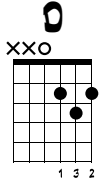

# SUBSTITUTE

THE WHO

MAIN GROOVE IS 8TH NOTE DOWN STRUMS

STANDARD TUNING

♩ = 136

## BASE STRUM PATTERN

THIS IS WHAT YOUR RIGHT HAND DOES THROUGHOUT. YOU JUST DON'T ALWAYS HIT THE STRINGS

EL. GUIT.

28 29 30

**SOLO/BRIDGE SECTION**

REPEAT VERSE AFTER THIS PICKUP

**D5** **D6 D5** **G** **C/G G** **C/G**

XXO X XXO XXO X XOOO X O XOOO X O

1 2 2 1 1 2 1 2 1 2 3 2 1 1 4 2 3 2 1 4

31 32 33

**D5** **D6 D5** **D5** **D6 D5**