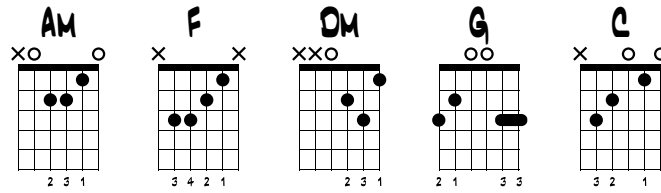

MR. JONES

COUNTING CROWS FOR BEGINNERS

♩ = 134

INTRO & VERSE

AM F DM G

mf

GUITAR

TAB