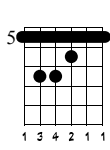

CHORUS

MESSAGE IN A BOTTLE . . .

C#M7

A

C#M7

A

C#M7

A

F#M7