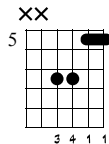

LIVING LOVING MAID

HE PLAYS A 12 STRING ON THIS SO YOU MAY HEAR A HIGHER OCTAVE

LEO ZEPPELIN

TRANSCRIBED FOR 6 STRING

♩ = 152

VERSE 1

WITH A PURPLE UMBRELLA . . .

SIGNATURE RIFF

A5

EL. GUIT.

mf

G5 A5

A

D

A

CHORUS

D

A

Asus4

A