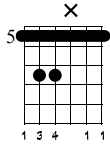

LIVING LOVING MAID

HE PLAYS A 12 STRING ON THIS SO YOU MAY HEAR A HIGHER OCTAVE

LEO ZEPPELIN

TRANSCRIBED FOR 6 STRING

♩ = 152

VERSE 1

WITH A PURPLE UMBRELLA . . .

SIGNATURE RIFF

A5