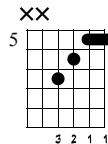

LIVING LOVING MAID

HE PLAYS A 12 STRING ON THIS SO YOU MAY HEAR A HIGHER OCTAVE

LEO ZEPPELIN

TRANSCRIBED FOR 6 STRING

♩ = 152

VERSE 1

WITH A PURPLE UMBRELLA . . .

SIGNATURE RIFF

A5

EL. GUIT.

mf

G5 A5

A

D

A

CHORUS

D

A

Asus4

A