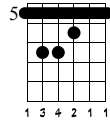

# LIVING LOVING MAID

HE PLAYS A 12 STRING ON THIS SO YOU MAY HEAR A HIGHER OCTAVE

LEO ZEPPELIN

TRANSCRIBED FOR 6 STRING

♩ = 152

## VERSE 1

WITH A PURPLE UMBRELLA . . .

SIGNATURE RIFF

A5

EL. GUIT.

mf

G5 A5

A