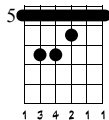

LIVING LOVING MAID

HE PLAYS A 12 STRING ON THIS SO YOU MAY HEAR A HIGHER OCTAVE

LEO ZEPPELIN

TRANSCRIBED FOR 6 STRING

♩ = 152

VERSE 1

WITH A PURPLE UMBRELLA . . .

SIGNATURE RIFF

A5

EL. GUIT.

mf

G5 A5

A

D

A

CHORUS

D

A

Asus4

A