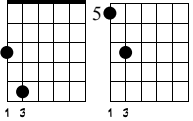

# LIVING LOVING MAID

HE PLAYS A 12 STRING ON THIS SO YOU MAY HEAR A HIGHER OCTAVE

LEO ZEPPELIN

TRANSCRIBED FOR 6 STRING

♩ = 152

## VERSE 1

WITH A PURPLE UMBRELLA . . .

SIGNATURE RIFF

A5

EL. GUIT.

mf

G5 A5

A