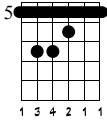

SOLO

A

D

A

3RD VERSE SAME AS 1ST VERSE, REPEAT CHORUS

24

25

26

27

28

29

30

FREEFORM TEMPO
USE PICK FOR MUTE AND RIGHT HAND 2ND FINGER FOR NOTE

31

32

33

34