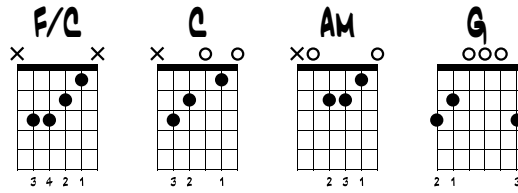

# LEARNING TO FLY

TOM PETTY - FOR BEGINNERS

♩ = 117

## INTRO, VERSE, CHORUS

8TH NOTE STRUM, MAINTAIN DOWN UP THROUGHOUT

F/C

C

AM

G

GUITAR

## BREAK

G

5 6 7

8 9 10

11 12 13

T  
A  
B

14 15

T  
A  
B